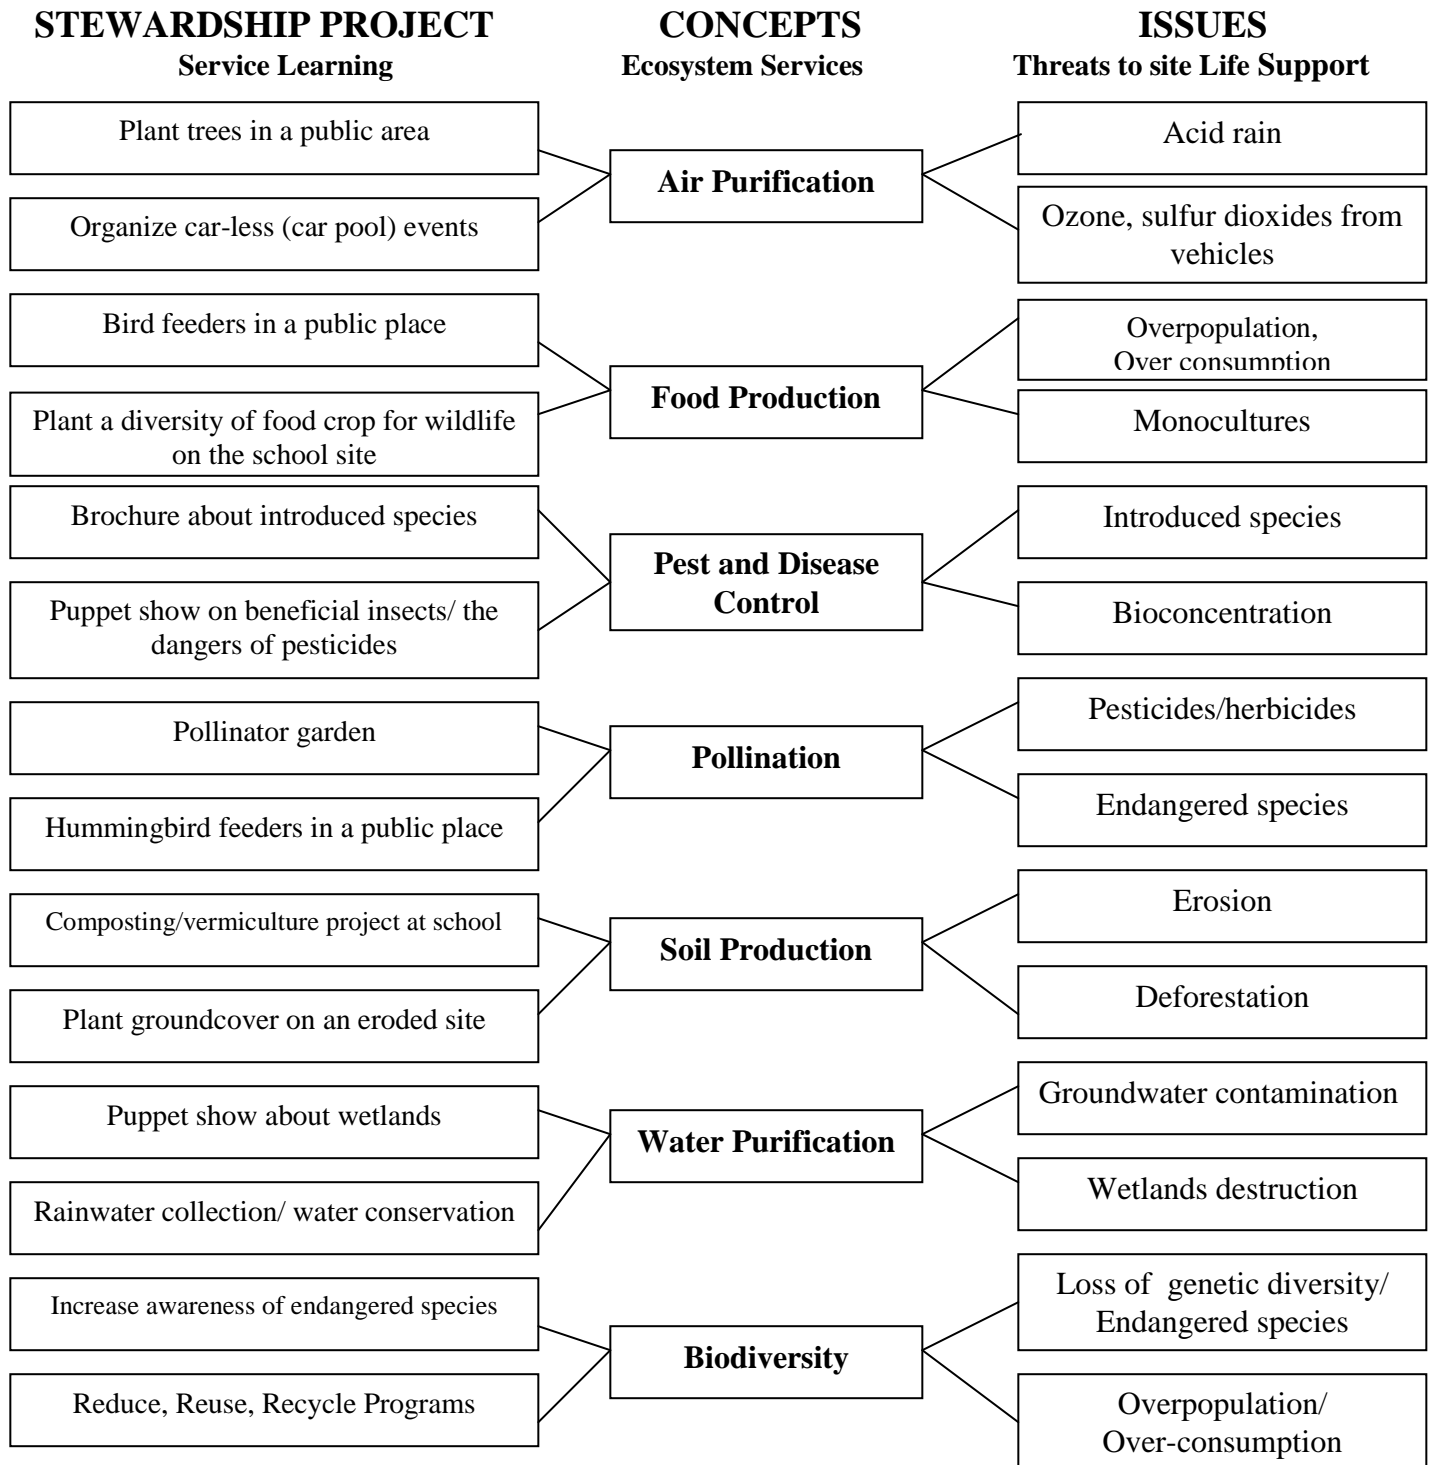

Garden Earth Naturalist Conceptual Framework

SAMPLE FLOWCHART

Garden Earth Conceptual Framework SCHOOL SITE WORKSHEET

Complete the following worksheet with issues and stewardship projects specific to your site.