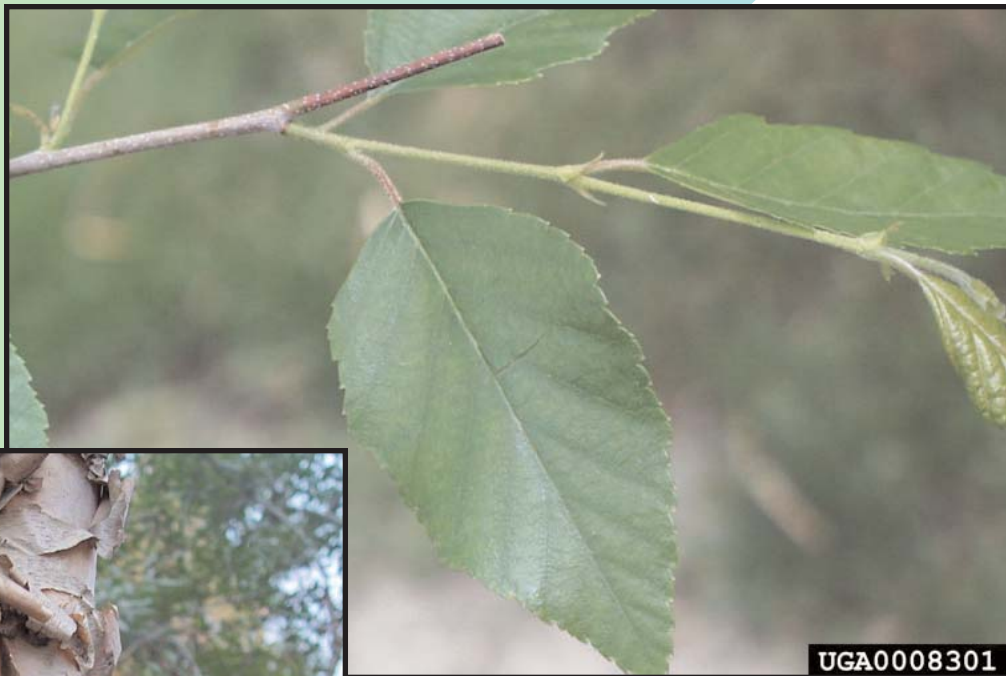

River Birch

GARDEN EARTH
NATURALIST
ECO-SERVICE CARDS